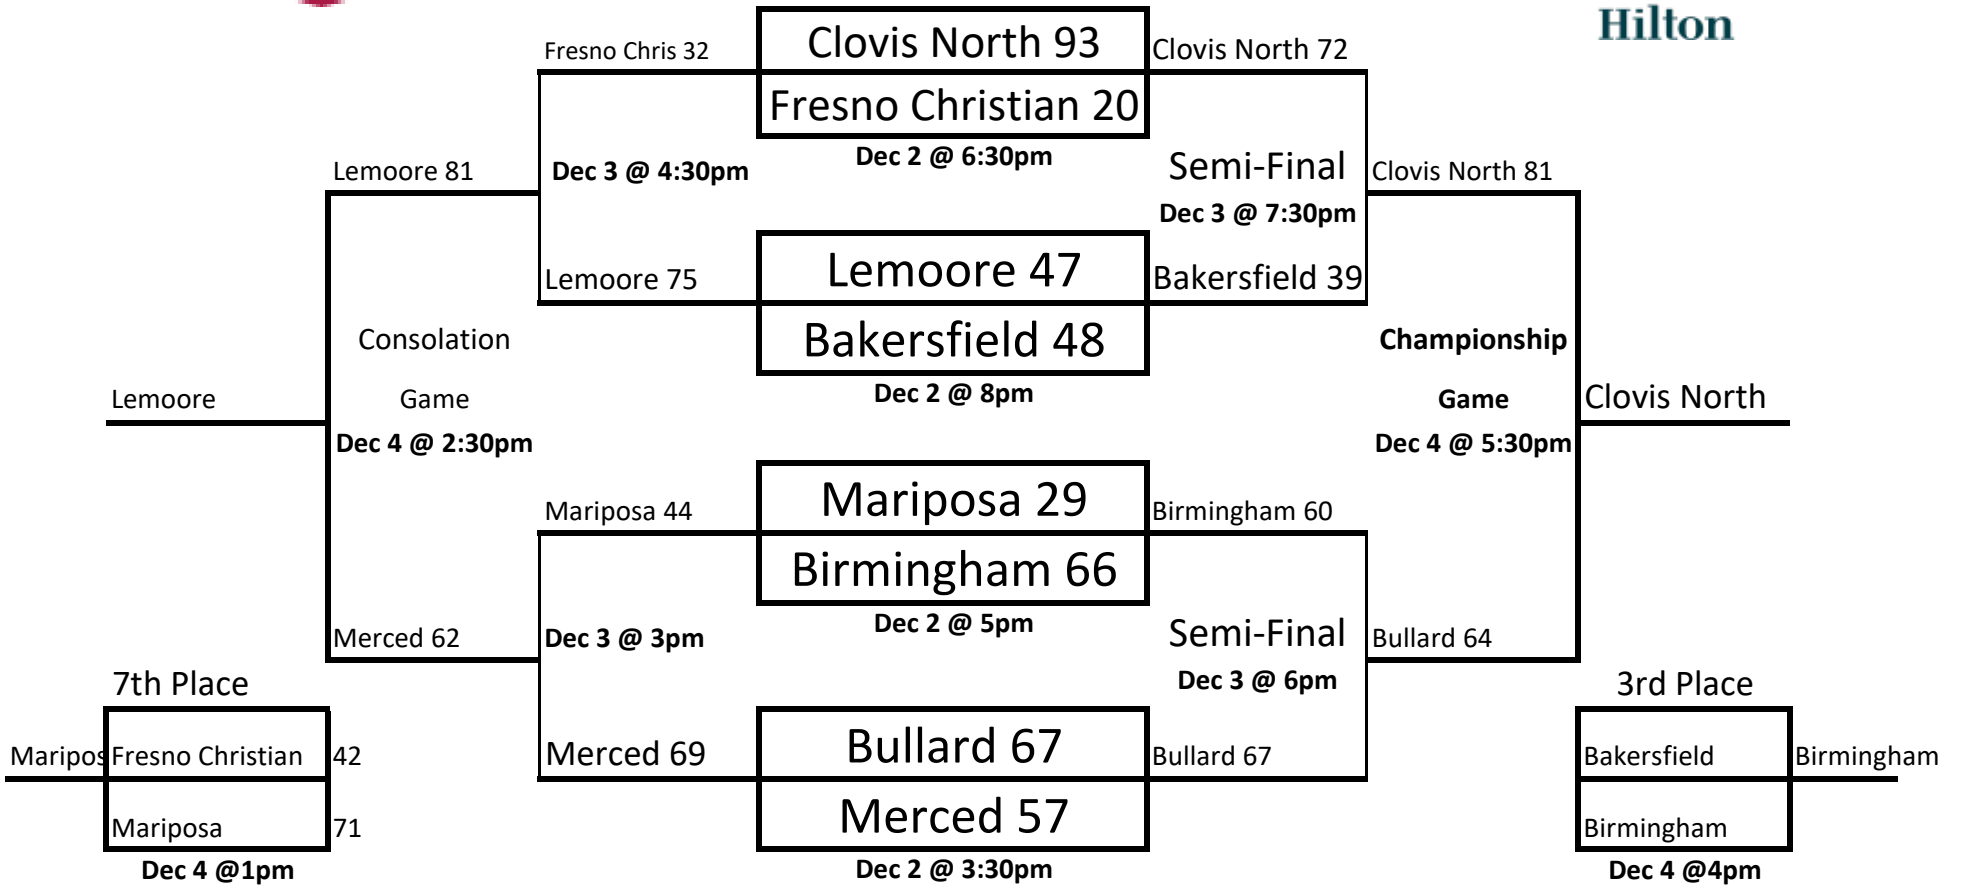

VALLEY CHILDREN'S TIP-OFF INVITATIONAL

The team on top will wear home jersey.