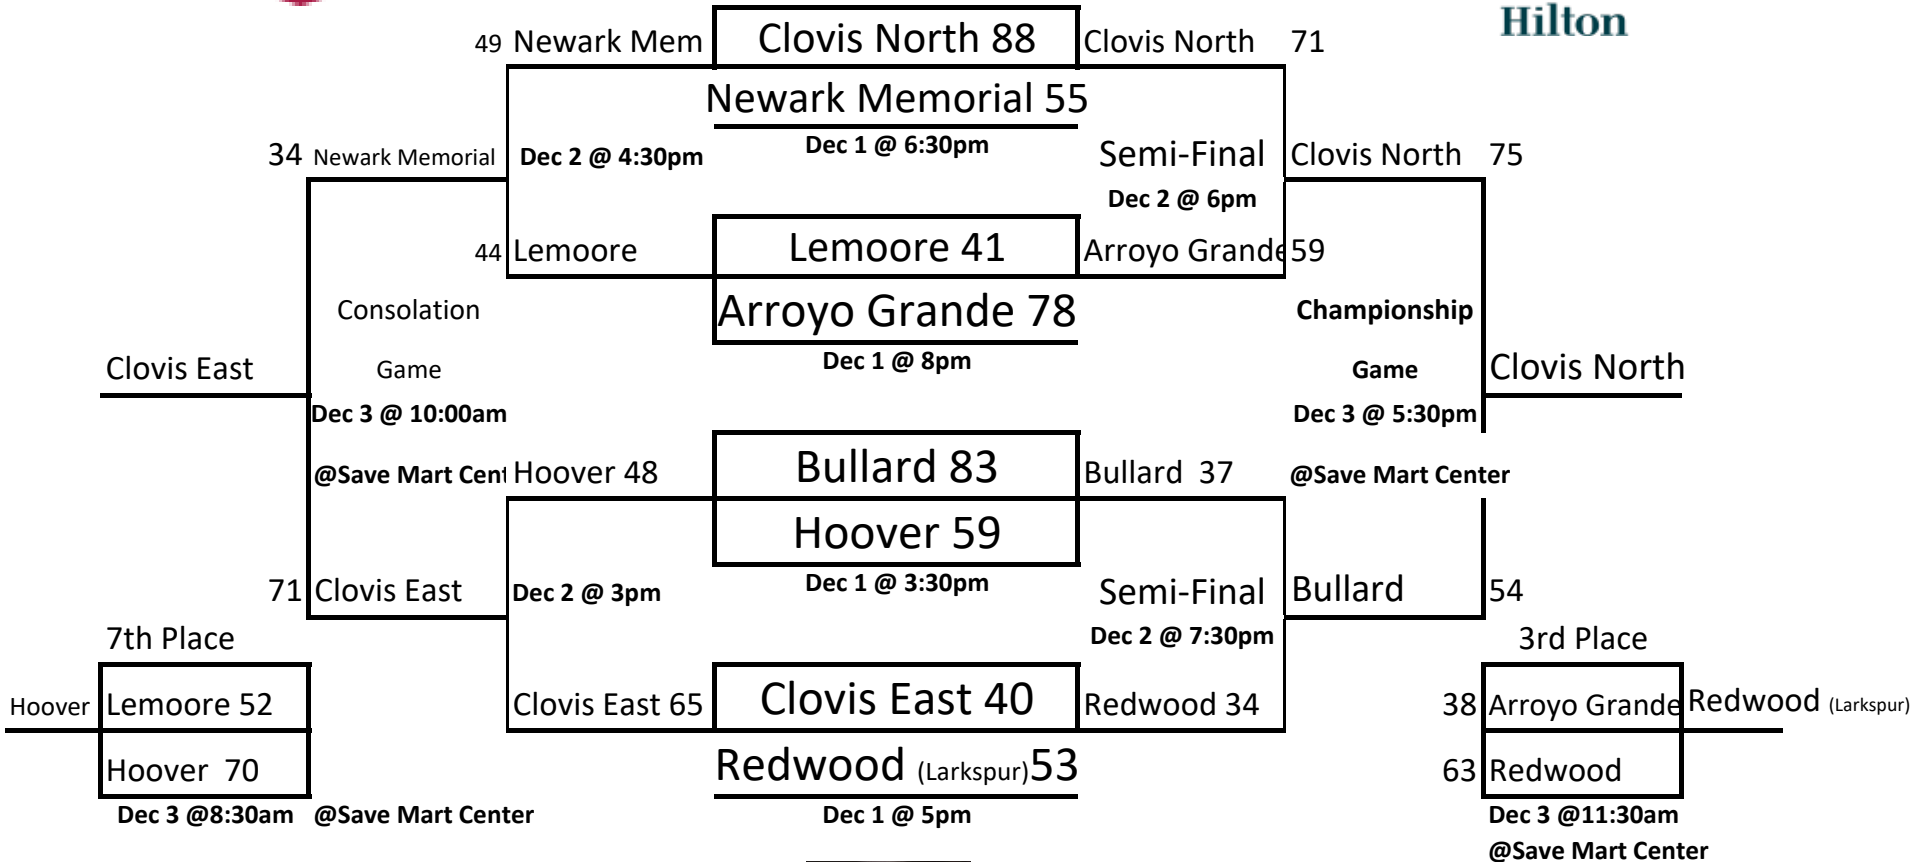

# VALLEY CHILDREN'S TIP-OFF INVITATIONAL

The team on top will wear home jersey.