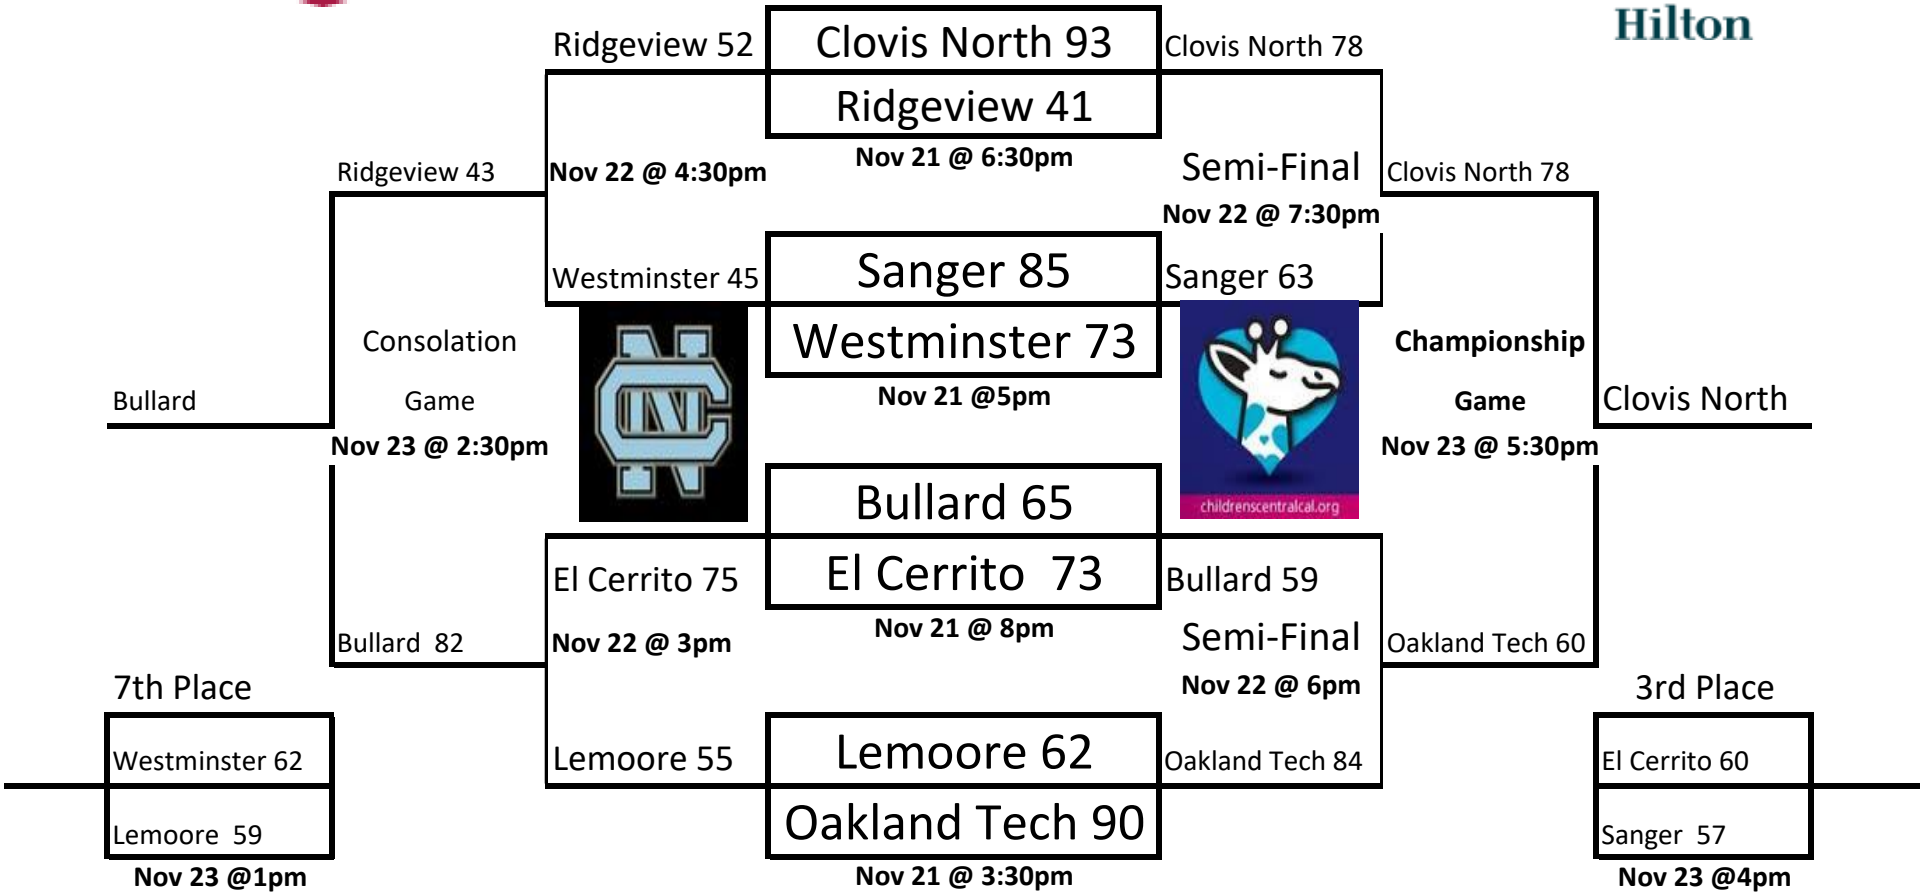

VALLEY CHILDREN'S TIP-OFF INVITATIONAL

The team on top will wear home jersey.