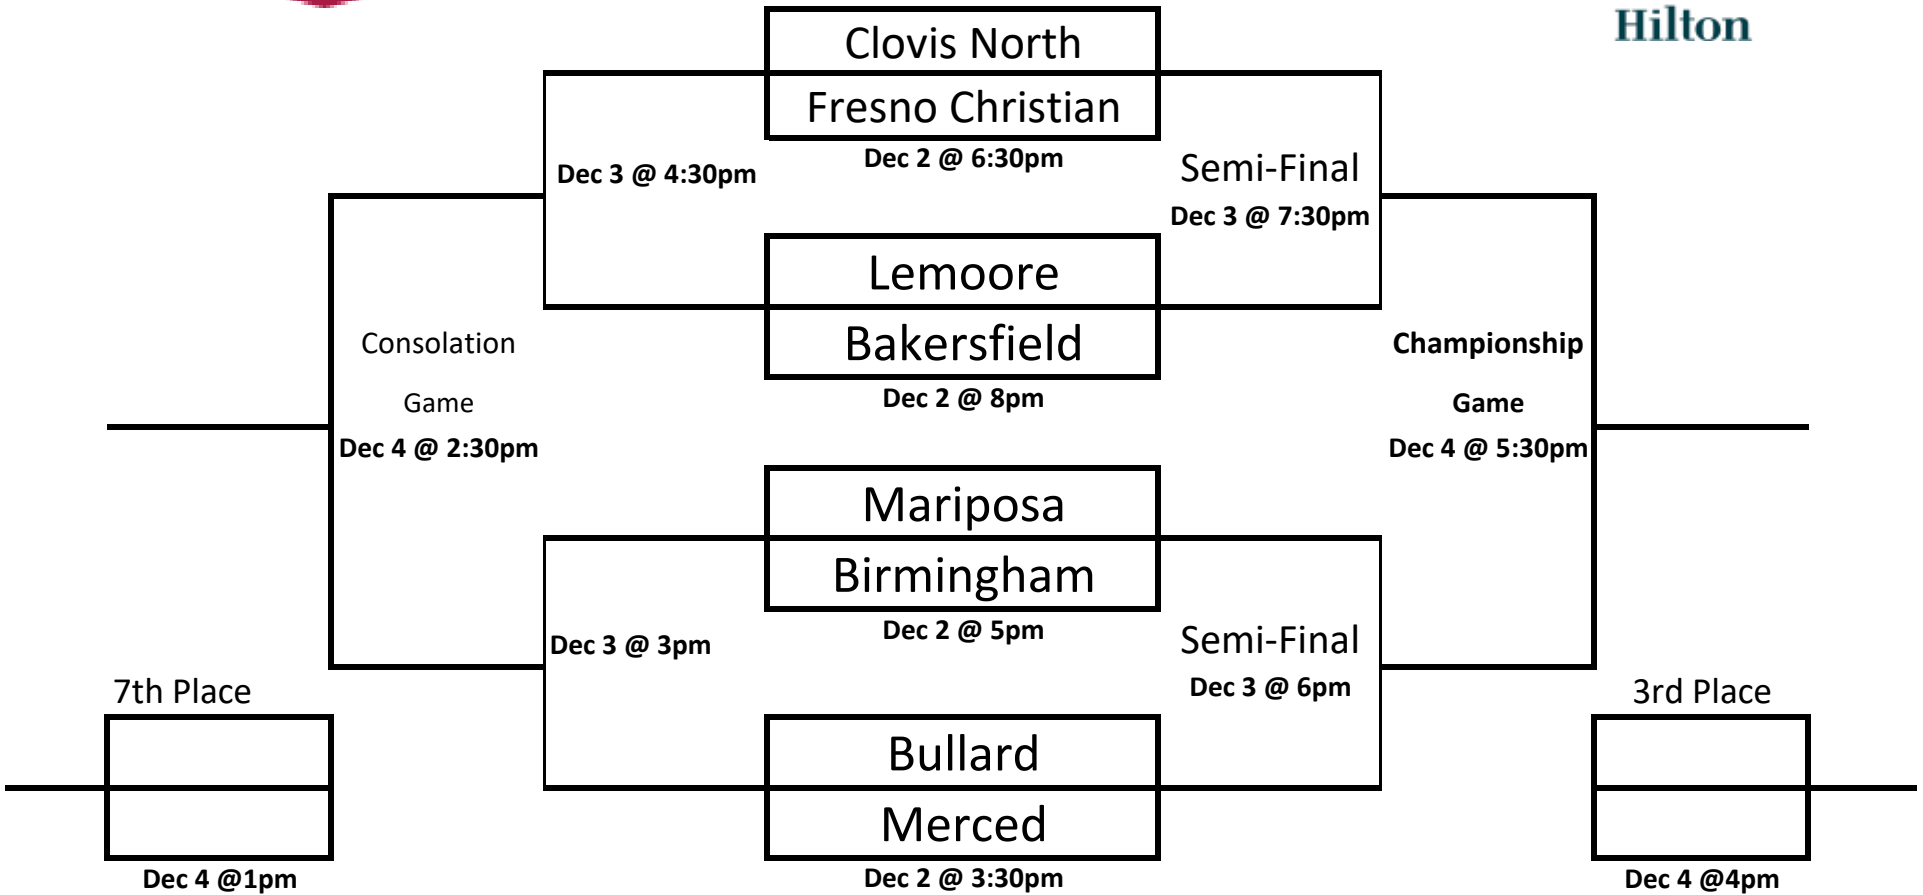

# VALLEY CHILDREN'S TIP-OFF INVITATIONAL

The team on top will wear home jersey.