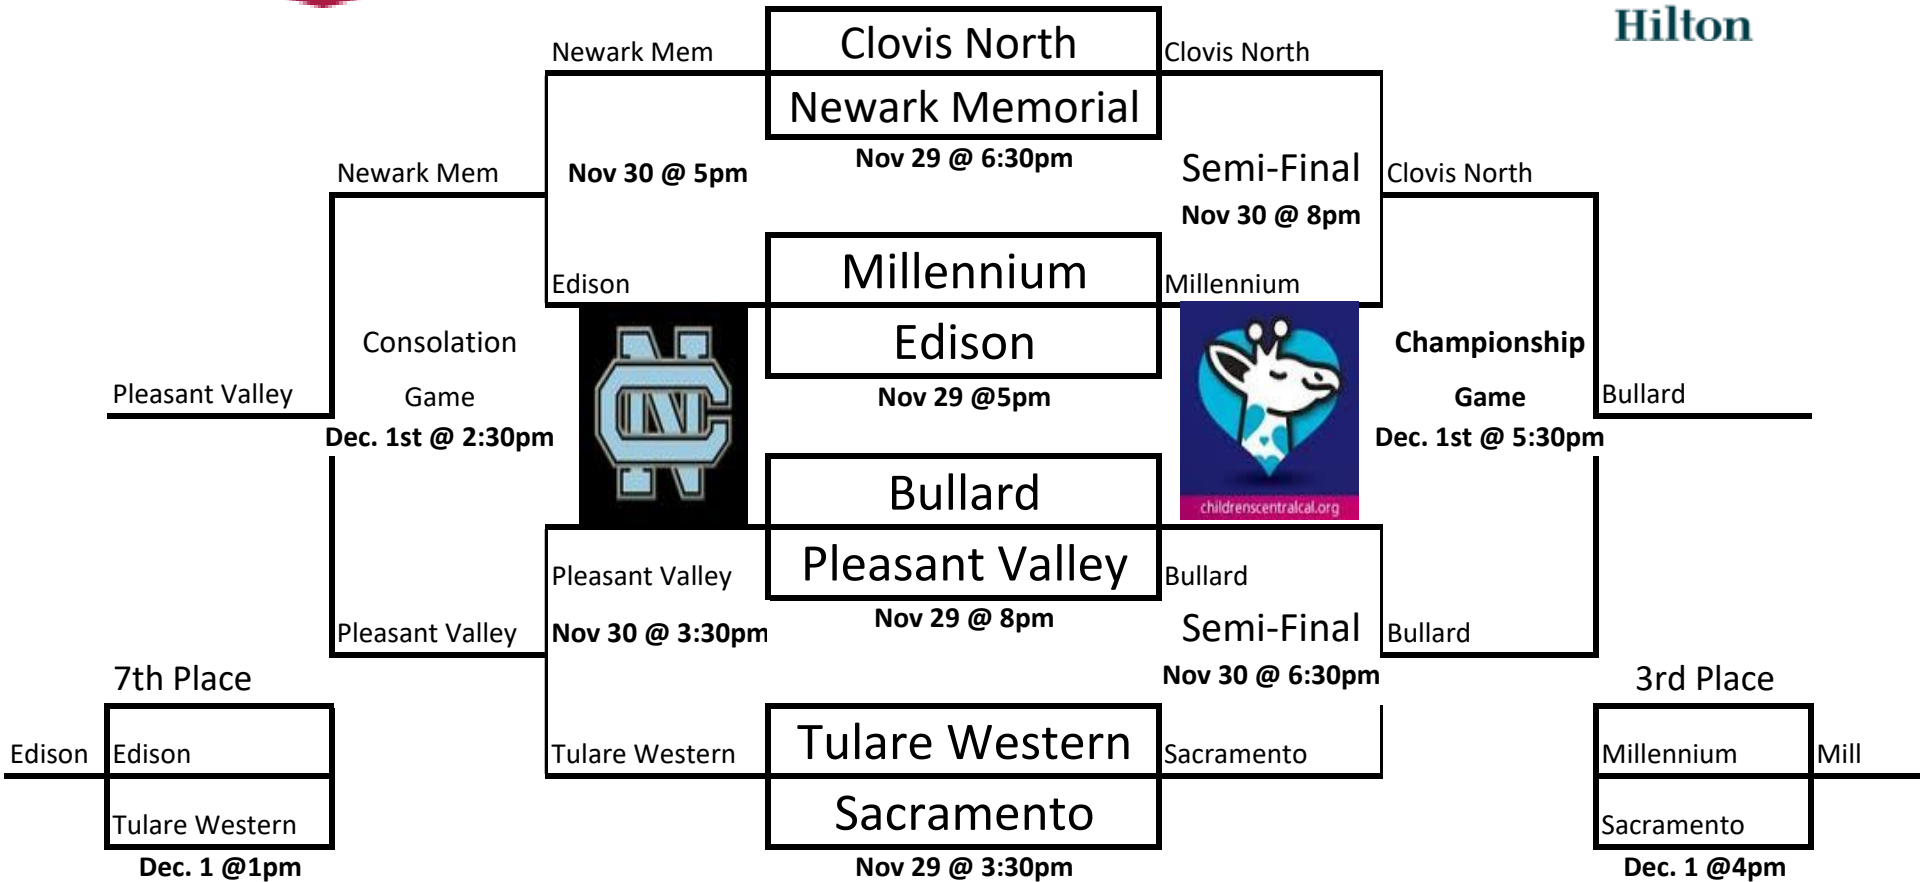

# VALLEY CHILDREN'S TIP-OFF INVITATIONAL

The team on top will wear home jersey.